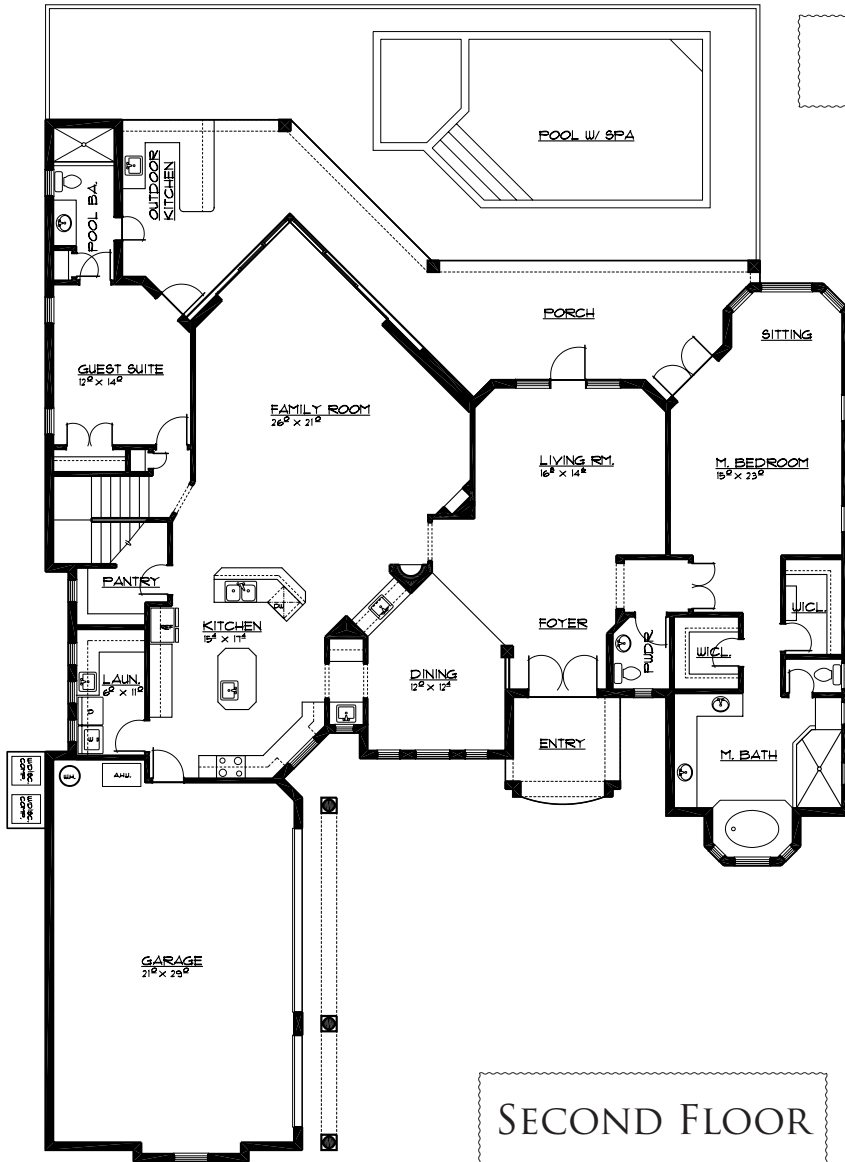

### NUMBERS OF ROOMS

|            |   |
|------------|---|
| Bedrooms   | 5 |
| Full Baths | 4 |
| Half Baths | 1 |

### FINISHED SQUARE FOOTAGE

|              |             |
|--------------|-------------|
| Main Level   | 2,790 sq.ft |
| Upper Level  | 987 sq.ft   |
| Total Living | 3,777 sq.ft |

### FIRST FLOOR

### SECOND FLOOR