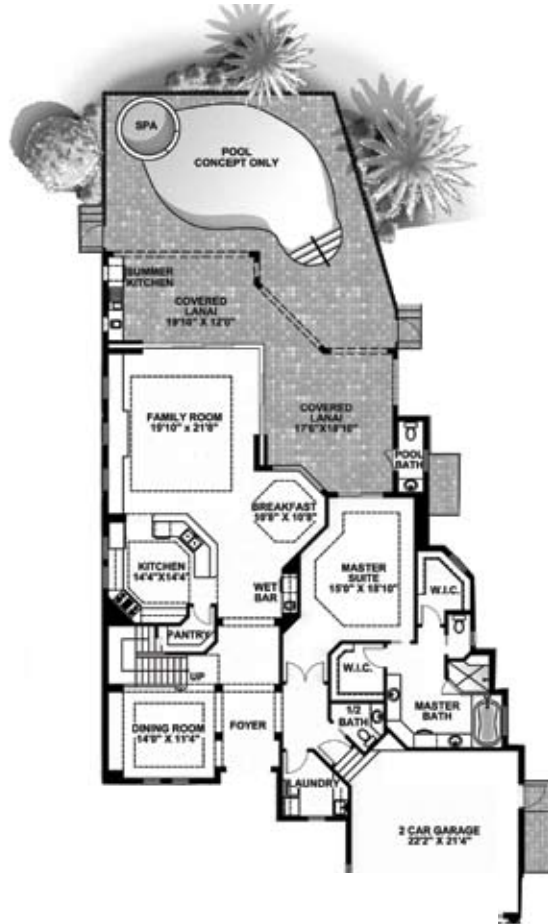

### NUMBERS OF ROOMS

Bedrooms	4
Full Baths	4
Half Baths	2

### FINISHED SQUARE FOOTAGE

Main Level	2,272 <i>sq.ft</i>
Total Living	4,527 <i>sq.ft</i>

### UNFINISHED SQUARE FOOTAGE

Entry	91 <i>sq.ft</i>
Lanai	608 <i>sq.ft</i>
Garage	815 <i>sq.ft</i>

**TOTAL** 6,558 *sq.ft*

FIRST FLOOR

SECOND FLOOR