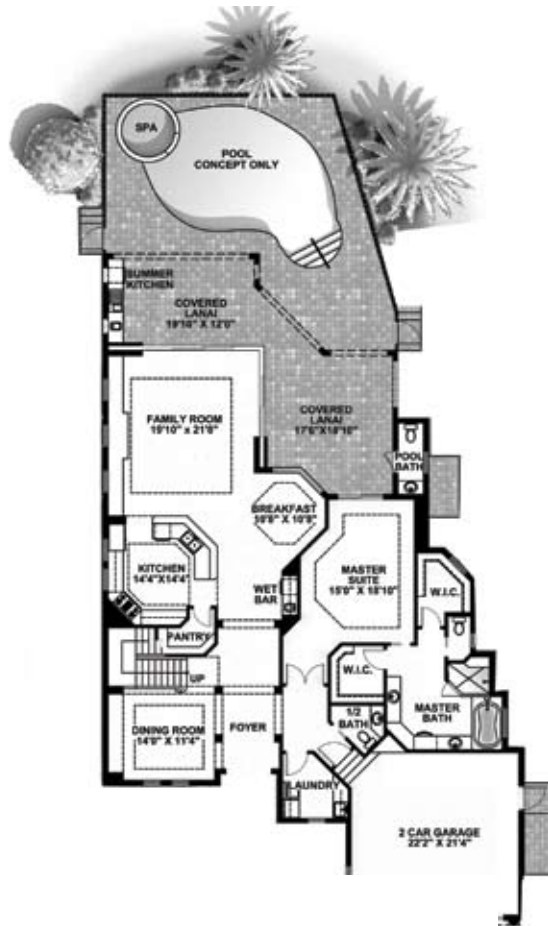

MODEL *Cilento*

GENERAL HOUSE INFORMATION

Number of Stories	2
Garage Type	3 Car

NUMBERS OF ROOMS

Bedrooms	4
Full Baths	4
Half Baths	2

FINISHED SQUARE FOOTAGE

Main Level	2,272 <i>sq.ft</i>
Total Living	4,527 <i>sq.ft</i>

UNFINISHED SQUARE FOOTAGE

Entry	91 <i>sq.ft</i>
Lanai	608 <i>sq.ft</i>
Garage	815 <i>sq.ft</i>

TOTAL 6,558 *sq.ft*

FIRST FLOOR

SECOND FLOOR