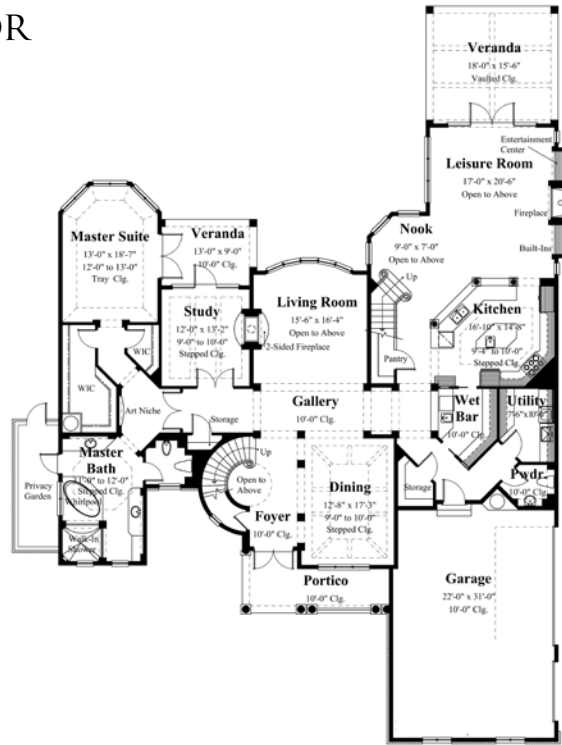

**MODEL** *Coach Hill*

**GENERAL HOUSE INFORMATION**

Number of Stories	2
Garage Type	3 Car

**NUMBERS OF ROOMS**

Bedrooms	4
Full Baths	4
Half Baths	2

**FINISHED SQUARE FOOTAGE**

Main Level	3,041 <i>sq.ft</i>
Total Living	6,968 <i>sq.ft</i>

**UNFINISHED SQUARE FOOTAGE**

Entry	152 <i>sq.ft</i>
Lanai	859 <i>sq.ft</i>
Garage	732 <i>sq.ft</i>

**TOTAL** 6,968 *sq.ft*

### FIRST FLOOR

### SECOND FLOOR