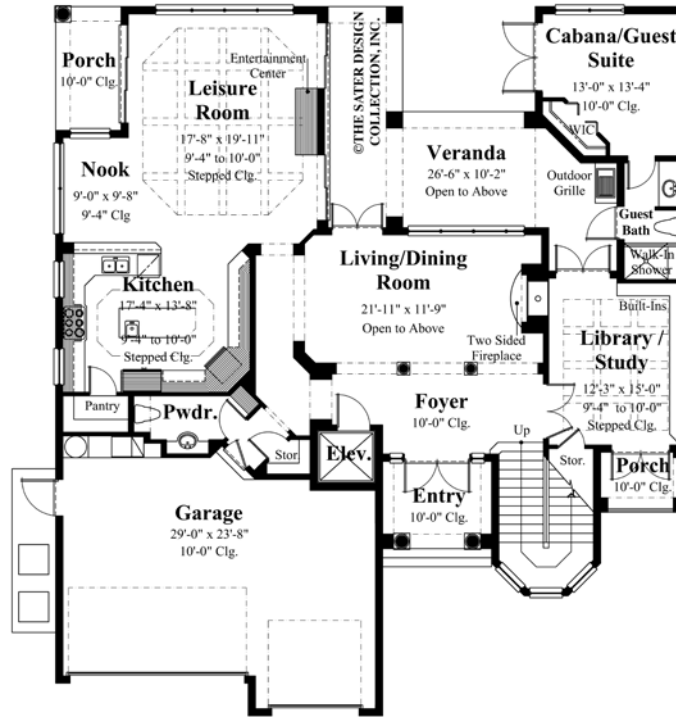

MODEL *Vasari*

GENERAL HOUSE INFORMATION

Number of Stories	2
Garage Type	3 Car

NUMBERS OF ROOMS

Bedrooms	4
Full Baths	5
Half Baths	1

FINISHED SQUARE FOOTAGE

Main Level	1,995 <i>sq.ft</i>
Total Living	4,179 <i>sq.ft</i>

UNFINISHED SQUARE FOOTAGE

Entry	75 <i>sq.ft</i>
Lanai	672 <i>sq.ft</i>
Garage	645 <i>sq.ft</i>

TOTAL	6,008 <i>sq.ft</i>
-------	--------------------

FIRST FLOOR

SECOND FLOOR